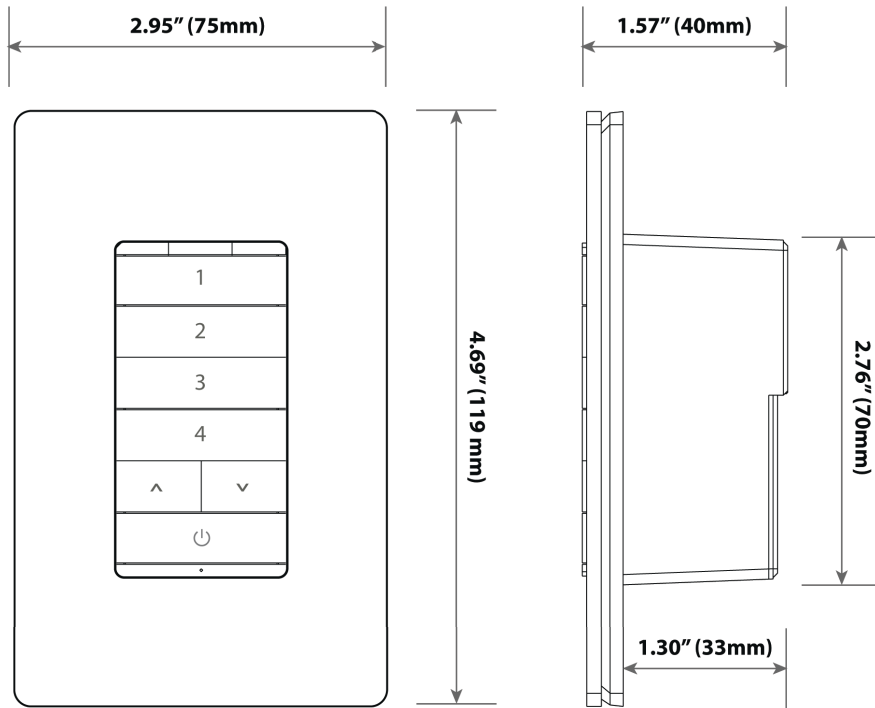

DIMENSIONS

ALL PRODUCT, PRODUCT SPECIFICATIONS AND DATA ARE SUBJECT TO CHANGE WITHOUT NOTICE TO IMPROVE RELIABILITY, FUNCTION OR DESIGN OR OTHERWISE. The information contained herein is believed to be reliable. Avi-on makes no warranty, representation or guarantee regarding the information contained herein, the suitability of the products for any particular purpose, or the continuing production of any product. Avi-on assumes no responsibility or liability whatsoever for the use of the information contained herein. The information contained herein, or any use of such information does not grant, explicitly or implicitly, to any party any patent rights, licenses, or any other intellectual property rights, whether with regard to such information itself or anything described by such information.